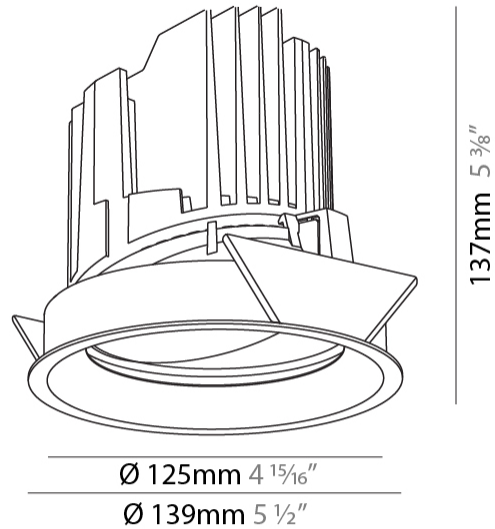

GENERAL

Series: Bioniq
 Subseries: Bioniq Round Adjustable
 Brand: Prolicht
 Division: Architectural
 Mounting Type: Recessed
 Mounting Location: Ceiling
 Subcategory: Downlight

PHYSICAL

Shape: Round
 Diameter (mm): 139
 Diameter (in): 5 1/2
 Height (mm): 137
 Height (in): 5 3/8
 Ceiling Thickness (mm): 10 / 12.5 / 15
 Ceiling Thickness (in): 3/8 or 1/2 or 9/16
 Min. Recessing Depth (mm): 150
 Min. Recessing Depth (in): 5 7/8
 Light Distribution: Adjustable / Downlight
 Weight (kg): 0.805
 Weight (lbs): 1.77
 Fixture Finish: SSR / BKV / CWI / CRY / HAB / UFT / ITA / RUA / FTG / MYG / LOD / PUS / FRO / FUP / KIA / POP / BLS / SPG / MEY / GOH / GUM / CHC / COM / ABZ / JAG / OBR / MOS / ROR
 Fixture Material: Aluminum Die Cast
 Cut-out Measurements: 130mm / 5 1/8"

OPTICAL

Reflector°: 10
 Optic°: Lens Pack - No Lens
 Adjustability: Rotational 355°; Tilt 30°

RATINGS AND CERTIFICATIONS

Certified By: CSA Certified to UL and CSA Standards
 IP rating: IP20

	130mm 5 1/8"	150mm 5 7/8"	10 15mm 3/8" 9/16"	30°	355°	